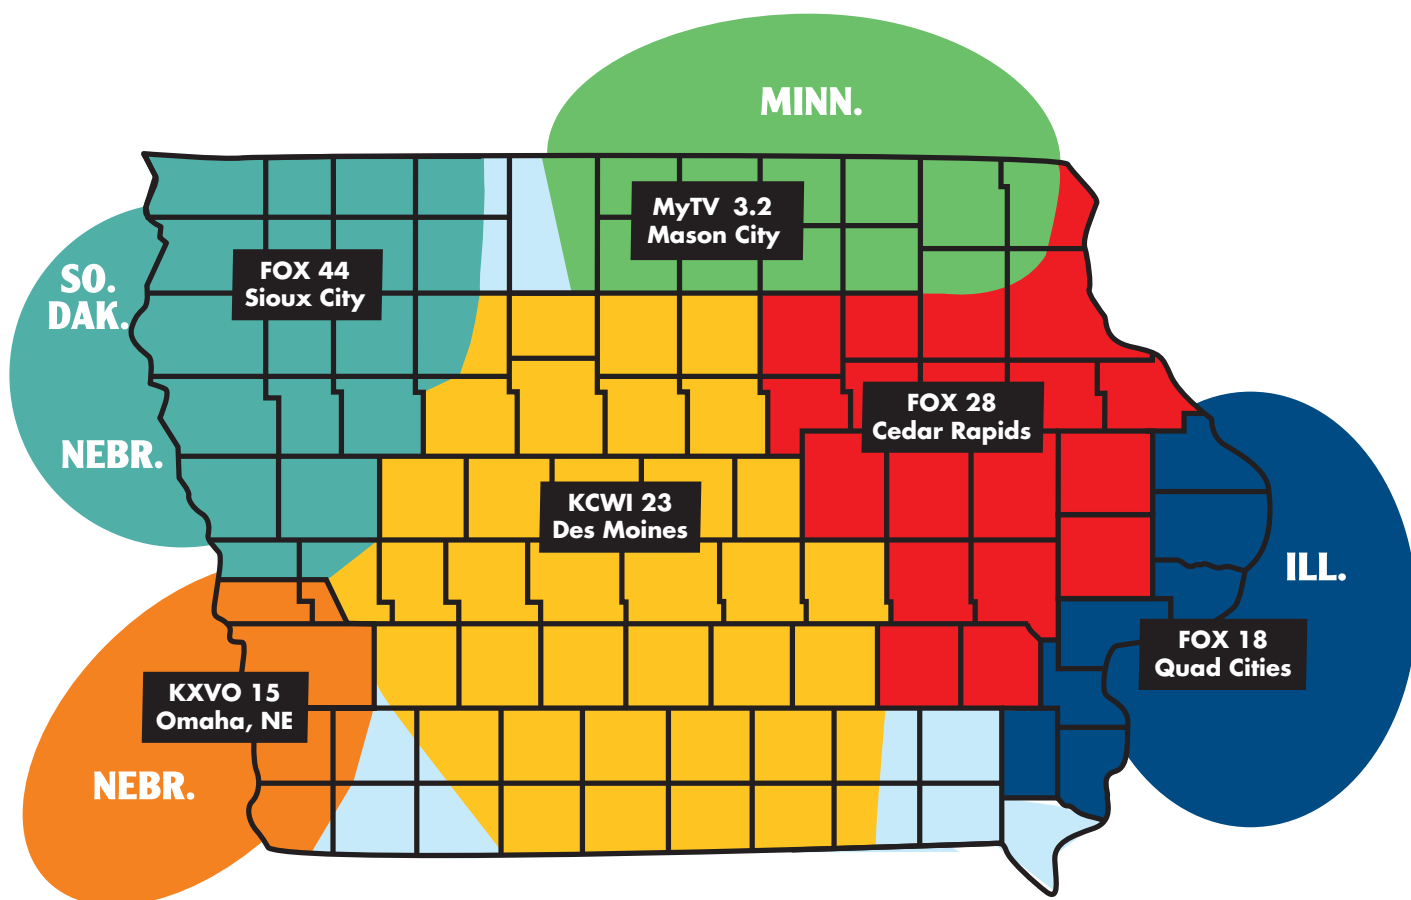

# television **COVERAGE**

Network stations provide TOTAL coverage for the entire state of Iowa, additional coverage in four surrounding states, reaching over 1,700,000 households.

Statewide Television Network  
VOLLEYBALL, FOOTBALL, WRESTLING, GIRLS AND BOYS BASKETBALL

# television **COVERAGE**

The Network stations listed below reach over 1,700,000 households, provide coverage for the State of Iowa and additional coverage in four surrounding states which include Minnesota, Illinois, Nebraska, and South Dakota.

### **Cedar Rapids, IA**

KFXA Fox - Channel 28  
KFXA Direc TV - Channel 28  
KFXA Dish TV - Channel 28  
KFXA Mediacom Cable - Cedar Rapids Channel 8  
KFXA Mediacom Cable - Iowa City Channel 8  
KFXA Mediacom Cable - Waterloo Channel 6  
KFXA Mediacom - Dubuque Channel 4  
KFXA Digital HD - 28.1

### **Davenport, IA**

KLJB Fox - Channel 18  
KLJB Direc TV - Channel 18  
KLJB Dish TV - Channel 18  
KLJB Mediacom Cable - Channel 7  
KLJB Digital HD - Channel 18.1