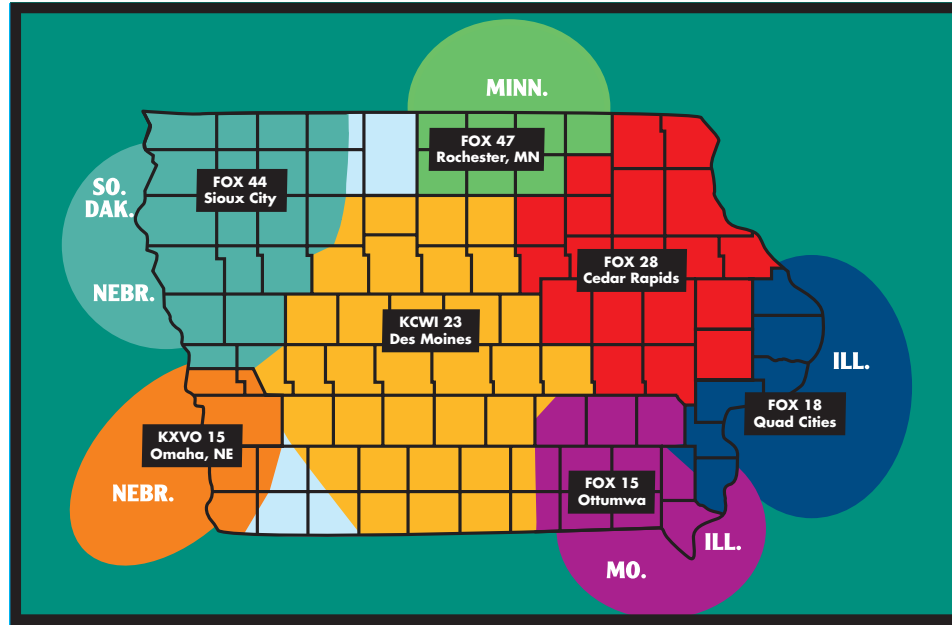

STATEWIDE TELEVISION NETWORK

Des Moines, IA

KCWI CW - Channel 23
 KCWI Direc TV - Channel 23
 KCWI Dish TV - Channel 23
 KCWI Mediacom Cable - Channel 9
 KCWI 45 Smaller Cable Systems – Majority on Channel 9
 KCWI Digital HD – Not Available

Cedar Rapids, IA

KFXA Fox - Channel 28
 KFXA Direc TV - Channel 28
 KFXA Dish TV - Channel 28
 KFXA Mediacom Cable – Cedar Rapids Channel 8
 KFXA Mediacom Cable – Iowa City Channel 8
 KFXA Mediacom Cable – Waterloo Channel 6
 KFXA Mediacom – Dubuque Channel 4
 KFXA Digital HD – 28.1

Davenport, IA – Check your local listings

KLJB Fox - Channel 18
 KLJB Direc TV – Channel 18
 KLJB Dish TV – Channel 18
 KLJB Mediacom Cable – Channel 7
 KLJB Digital HD – Channel 18.1

KGCW CW - Channel 26
 KGCW Direc TV – Channel 26
 KGCW Dish TV – Channel 26
 KGCW Mediacom Cable – Channel 13
 KGCW Digital HD – Channel 18.2 and Channel 26.1

Omaha, NE and Southwestern IA

KXVO CW - Channel 15
 KXVO Direc TV - Channel 15
 KXVO Dish TV - Channel 15
 KXVO Cox Cable – Channel 11
 KXVO Cox Cable Digital HD – Channel 811
 KXVO Digital HD – Channel 15.1